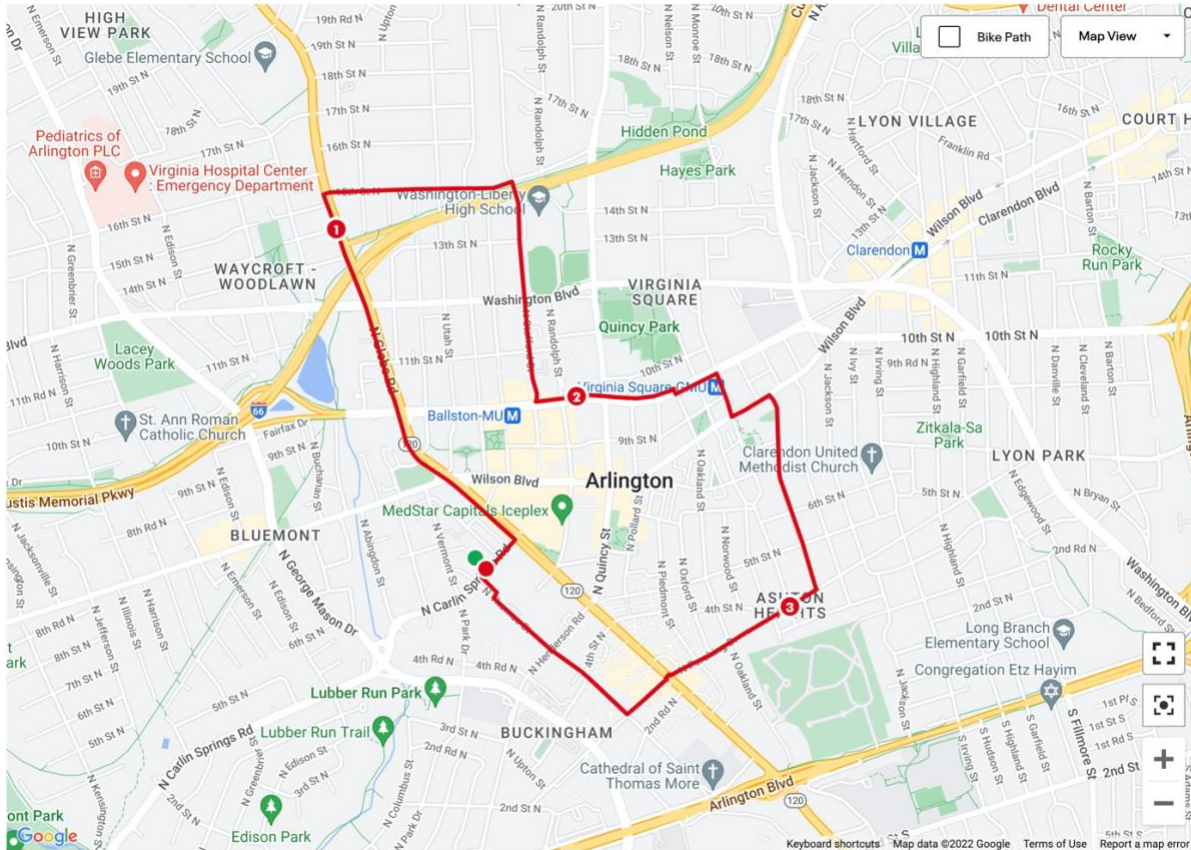

Arlington CROP Walk 6K Route

October 21, 2023

Check in at 8 am, walk begins at 9 am

Directions:

- From First Presbyterian Arlington, head up Carlin Springs Rd to Glebe Rd. Turn left.
- Right on 15th St.
- Right on N Stafford.
- Left on Fairfax Dr.
- Refreshment stop at St. George's Episcopal Church. Right on N Monroe St.
- Left on Wilson Blvd.
- Right on N Lincoln St.
- Right on Pershing Dr.
- Right on N Thomas St.
- End at First Presbyterian Arlington.